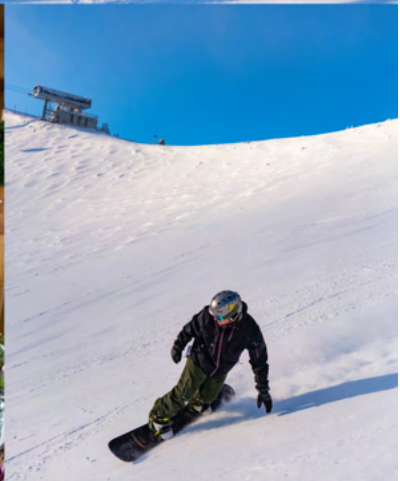

UNFORGETTABLE HOLIDAY BONDING

FIRST TRACKS BREAKFAST

Get first access to our highest mountain bowl - Green Valley. After an hour of enjoying the mountain by yourselves, the team heads over to the Summit House for a private breakfast overlooking Mt. Rainier. The first tracks breakfast is the **most exclusive experience** we offer our passionate ski and snowboard community.

SUMMIT HOUSE APRÈS PARTY

After playing in the snow during the day, your team will ride the Mt. Rainier Gondola to the top where your private après party awaits. Enjoy live music, mulled wine, and roasting marshmallows over the fire while **taking in the sunset on Mt. Rainier** at the highest elevation restaurant in the state. There's no better way to get into the holiday spirit!

RAFTERS MOUNTAIN PARTY

If good vibes and snowy adventures are your goals then the Rafters Mountain Party Package is the way. Team members choose their own activity during the day and then come together in the afternoon for **food, drinks and merriment** in rafters, our classic ski lodge bar & grill. This option keeps you all in the colorful mix of the base area while creating the space and entertainment that your team needs.