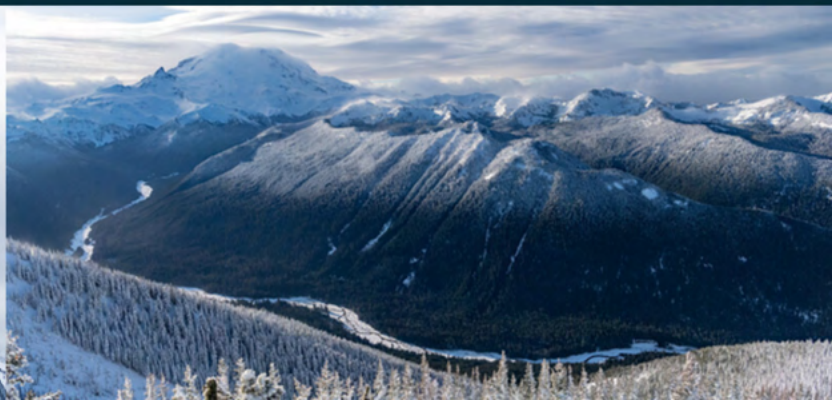

'TIS THE SEASON TO CELEBRATE!

ENJOY YOUR HOLIDAY PARTY
AT THE STATE'S LARGEST
MOUNTAIN PLAYGROUND

COME PARTY AT CRYSTAL MOUNTAIN

We're here to create your ideal holiday gathering.
Please reach out to our sales team today for more
information. groupsales@skicrystal.com

UNFORGETTABLE HOLIDAY BONDING

FIRST TRACKS BREAKFAST

Get first access to our highest mountain bowl - Green Valley. After an hour of enjoying the mountain by yourselves, the team heads over to the Summit House for a private breakfast overlooking Mt. Rainier. The first tracks breakfast is the **most exclusive experience** we offer our passionate ski and snowboard community.

SUMMIT HOUSE APRÈS PARTY

After playing in the snow during the day, your team will ride the Mt. Rainier Gondola to the top where your private après party awaits. Enjoy live music, mulled wine, and roasting marshmallows over the fire while **taking in the sunset on Mt. Rainier** at the highest elevation restaurant in the state. There's no better way to get into the holiday spirit!