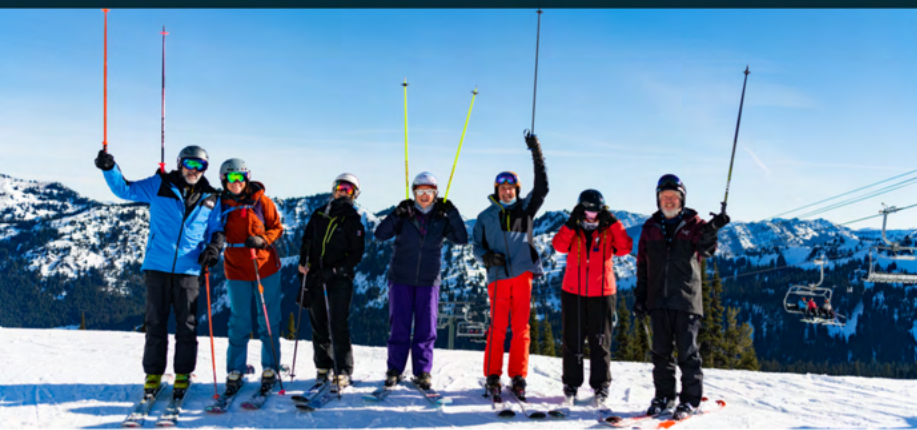

'TIS THE SEASON TO CELEBRATE!

ENJOY YOUR HOLIDAY PARTY
AT THE STATE'S LARGEST
MOUNTAIN PLAYGROUND

COME PARTY AT CRYSTAL MOUNTAIN

We're here to create your ideal holiday gathering.
Please reach out to our sales team today for more
information. groupsales@skicrystal.com

UNFORGETTABLE HOLIDAY BONDING

FIRST TRACKS BREAKFAST

Get first access to our highest mountain bowl - Green Valley. After an hour of enjoying the mountain by yourselves, the team heads over to the Summit House for a private breakfast overlooking Mt. Rainier. The first tracks breakfast is the **most exclusive experience** we offer our passionate ski and snowboard community.

SUMMIT HOUSE APRÈS PARTY

After playing in the snow during the day, your team will ride the Mt. Rainier Gondola to the top where your private après party awaits. Enjoy live music, mulled wine, and roasting marshmallows over the fire while **taking in the sunset on Mt. Rainier** at the highest elevation restaurant in the state. There's no better way to get into the holiday spirit!

RAFTERS MOUNTAIN PARTY

If good vibes and snowy adventures are your goals then the Rafters Mountain Party Package is the way. Team members choose their own activity during the day and then come together in the afternoon for **food, drinks and merriment** in rafters, our classic ski lodge bar & grill. This option keeps you all in the colorful mix of the base area while creating the space and entertainment that your team needs.